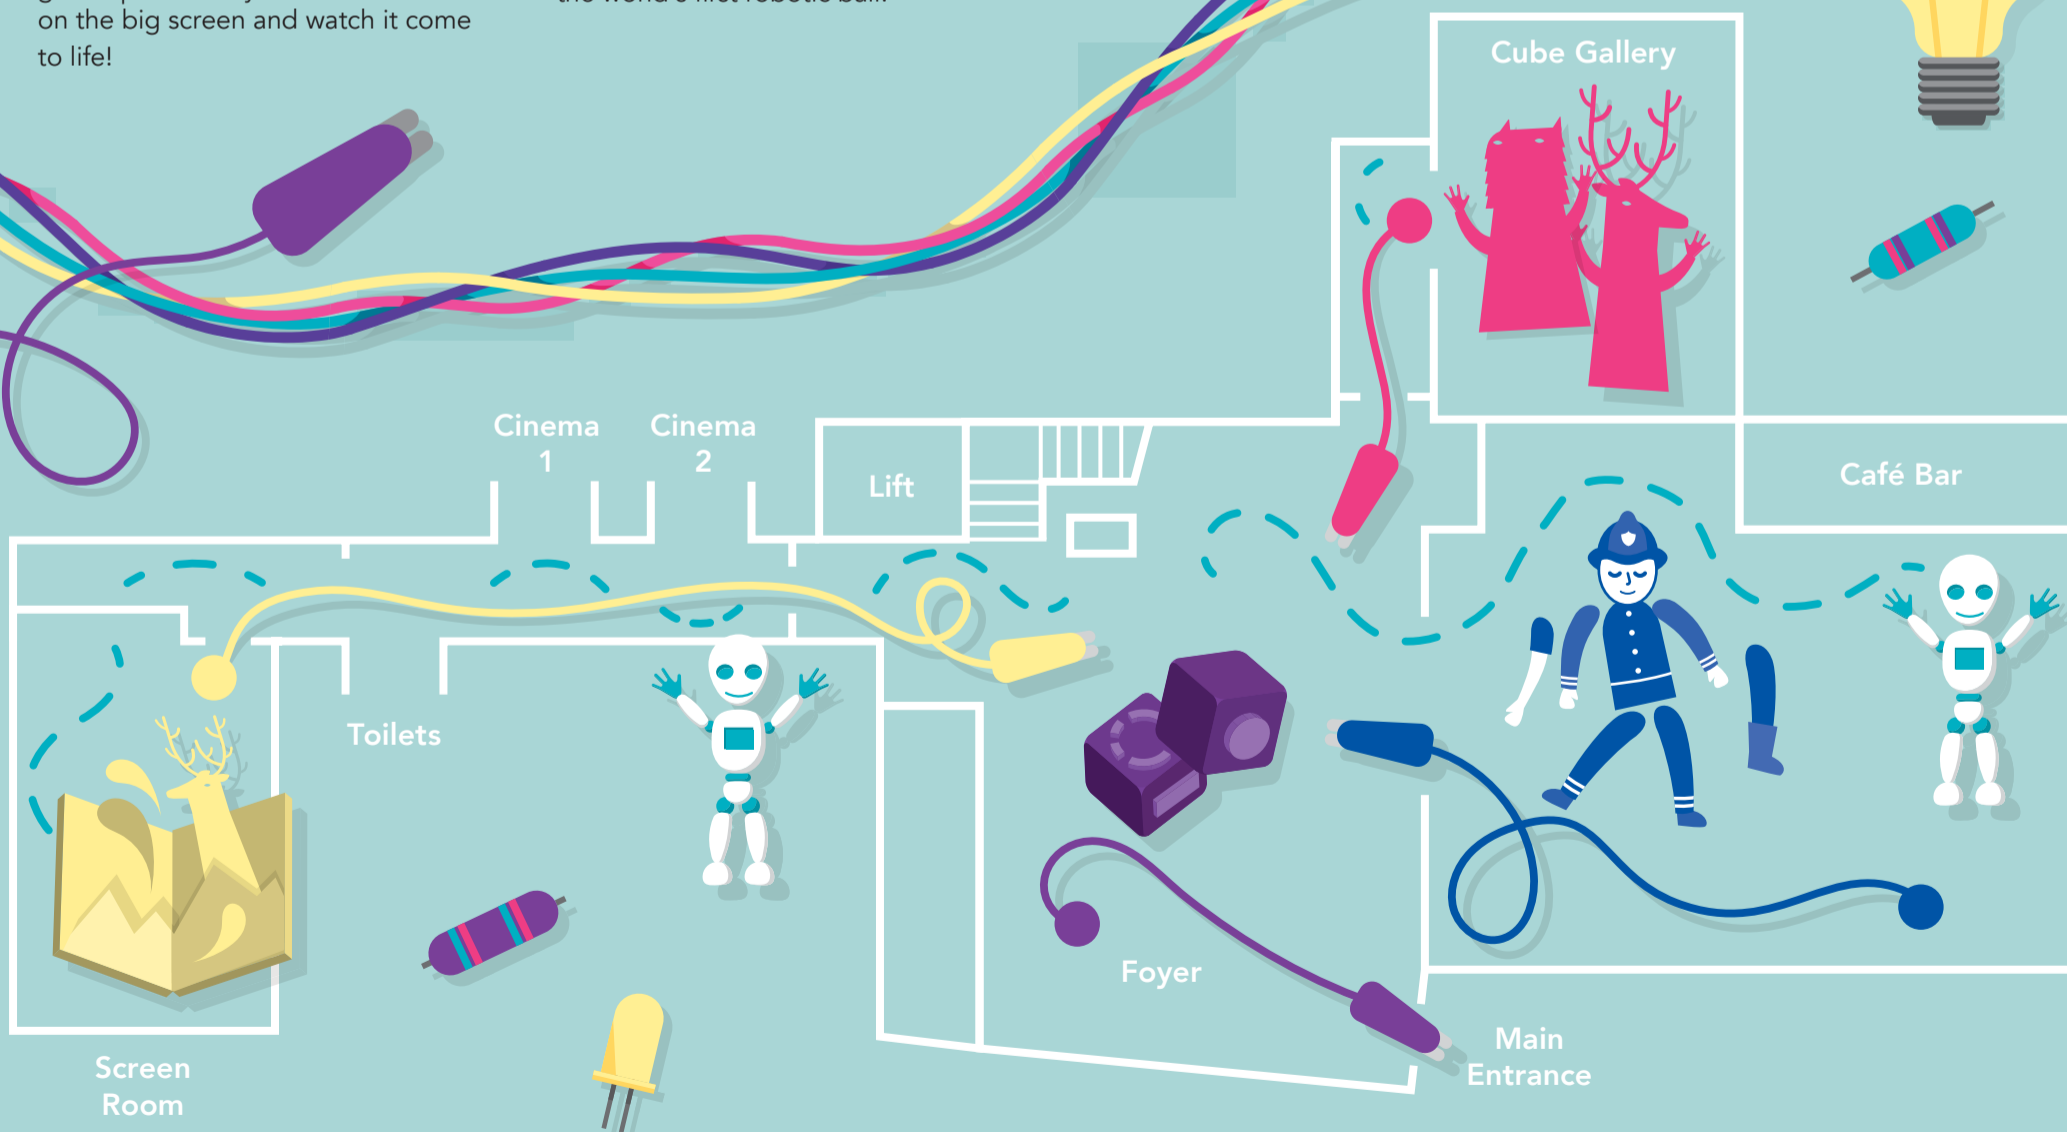

Come back soon!

Phoenix welcomes children and young people all year long. Whether you're into film, art, technology or making cool stuff – be sure to keep in touch. Join our brochure or email mailing lists FREE by filling out a form at our box office. You'll be in with a chance to win your own private cinema screening at Phoenix – your film choice – just for you, your friends, and family!

Box Office
0116 242 2800

Online
www.phoenix.org.uk

Midland Street
Leicester, LE1 1TG